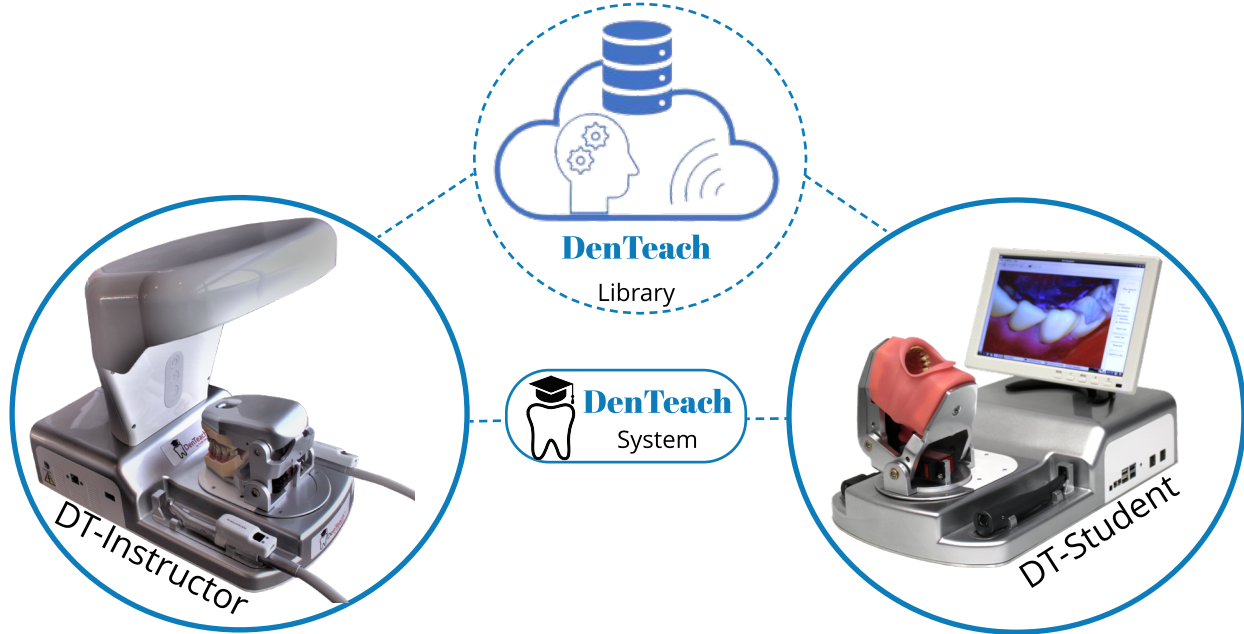

# DenTeach<sup>TM</sup>

Next Generation Dental Education - Premium Edition

**DenTeach** is a class of next generation learning for improved dental education.

### Live Classroom Solution

**School Teaching Lab - DenTeach** is a robust and reliable dental training platform. Any number of portable **DenTeach** student workstations can be connected to an instructor's workstation.

**DenTeach** utilizes its advanced hardware to enhance the transfer of knowledge from instructor to students!

## DT-PrepScanner

- Instructors**
- ▶ Fast, accurate, and objective grading of tooth preps.
  - ▶ A library of easy-to-use, pre-defined, and editable course rubrics.
  - ▶ Set customizable course rubrics.